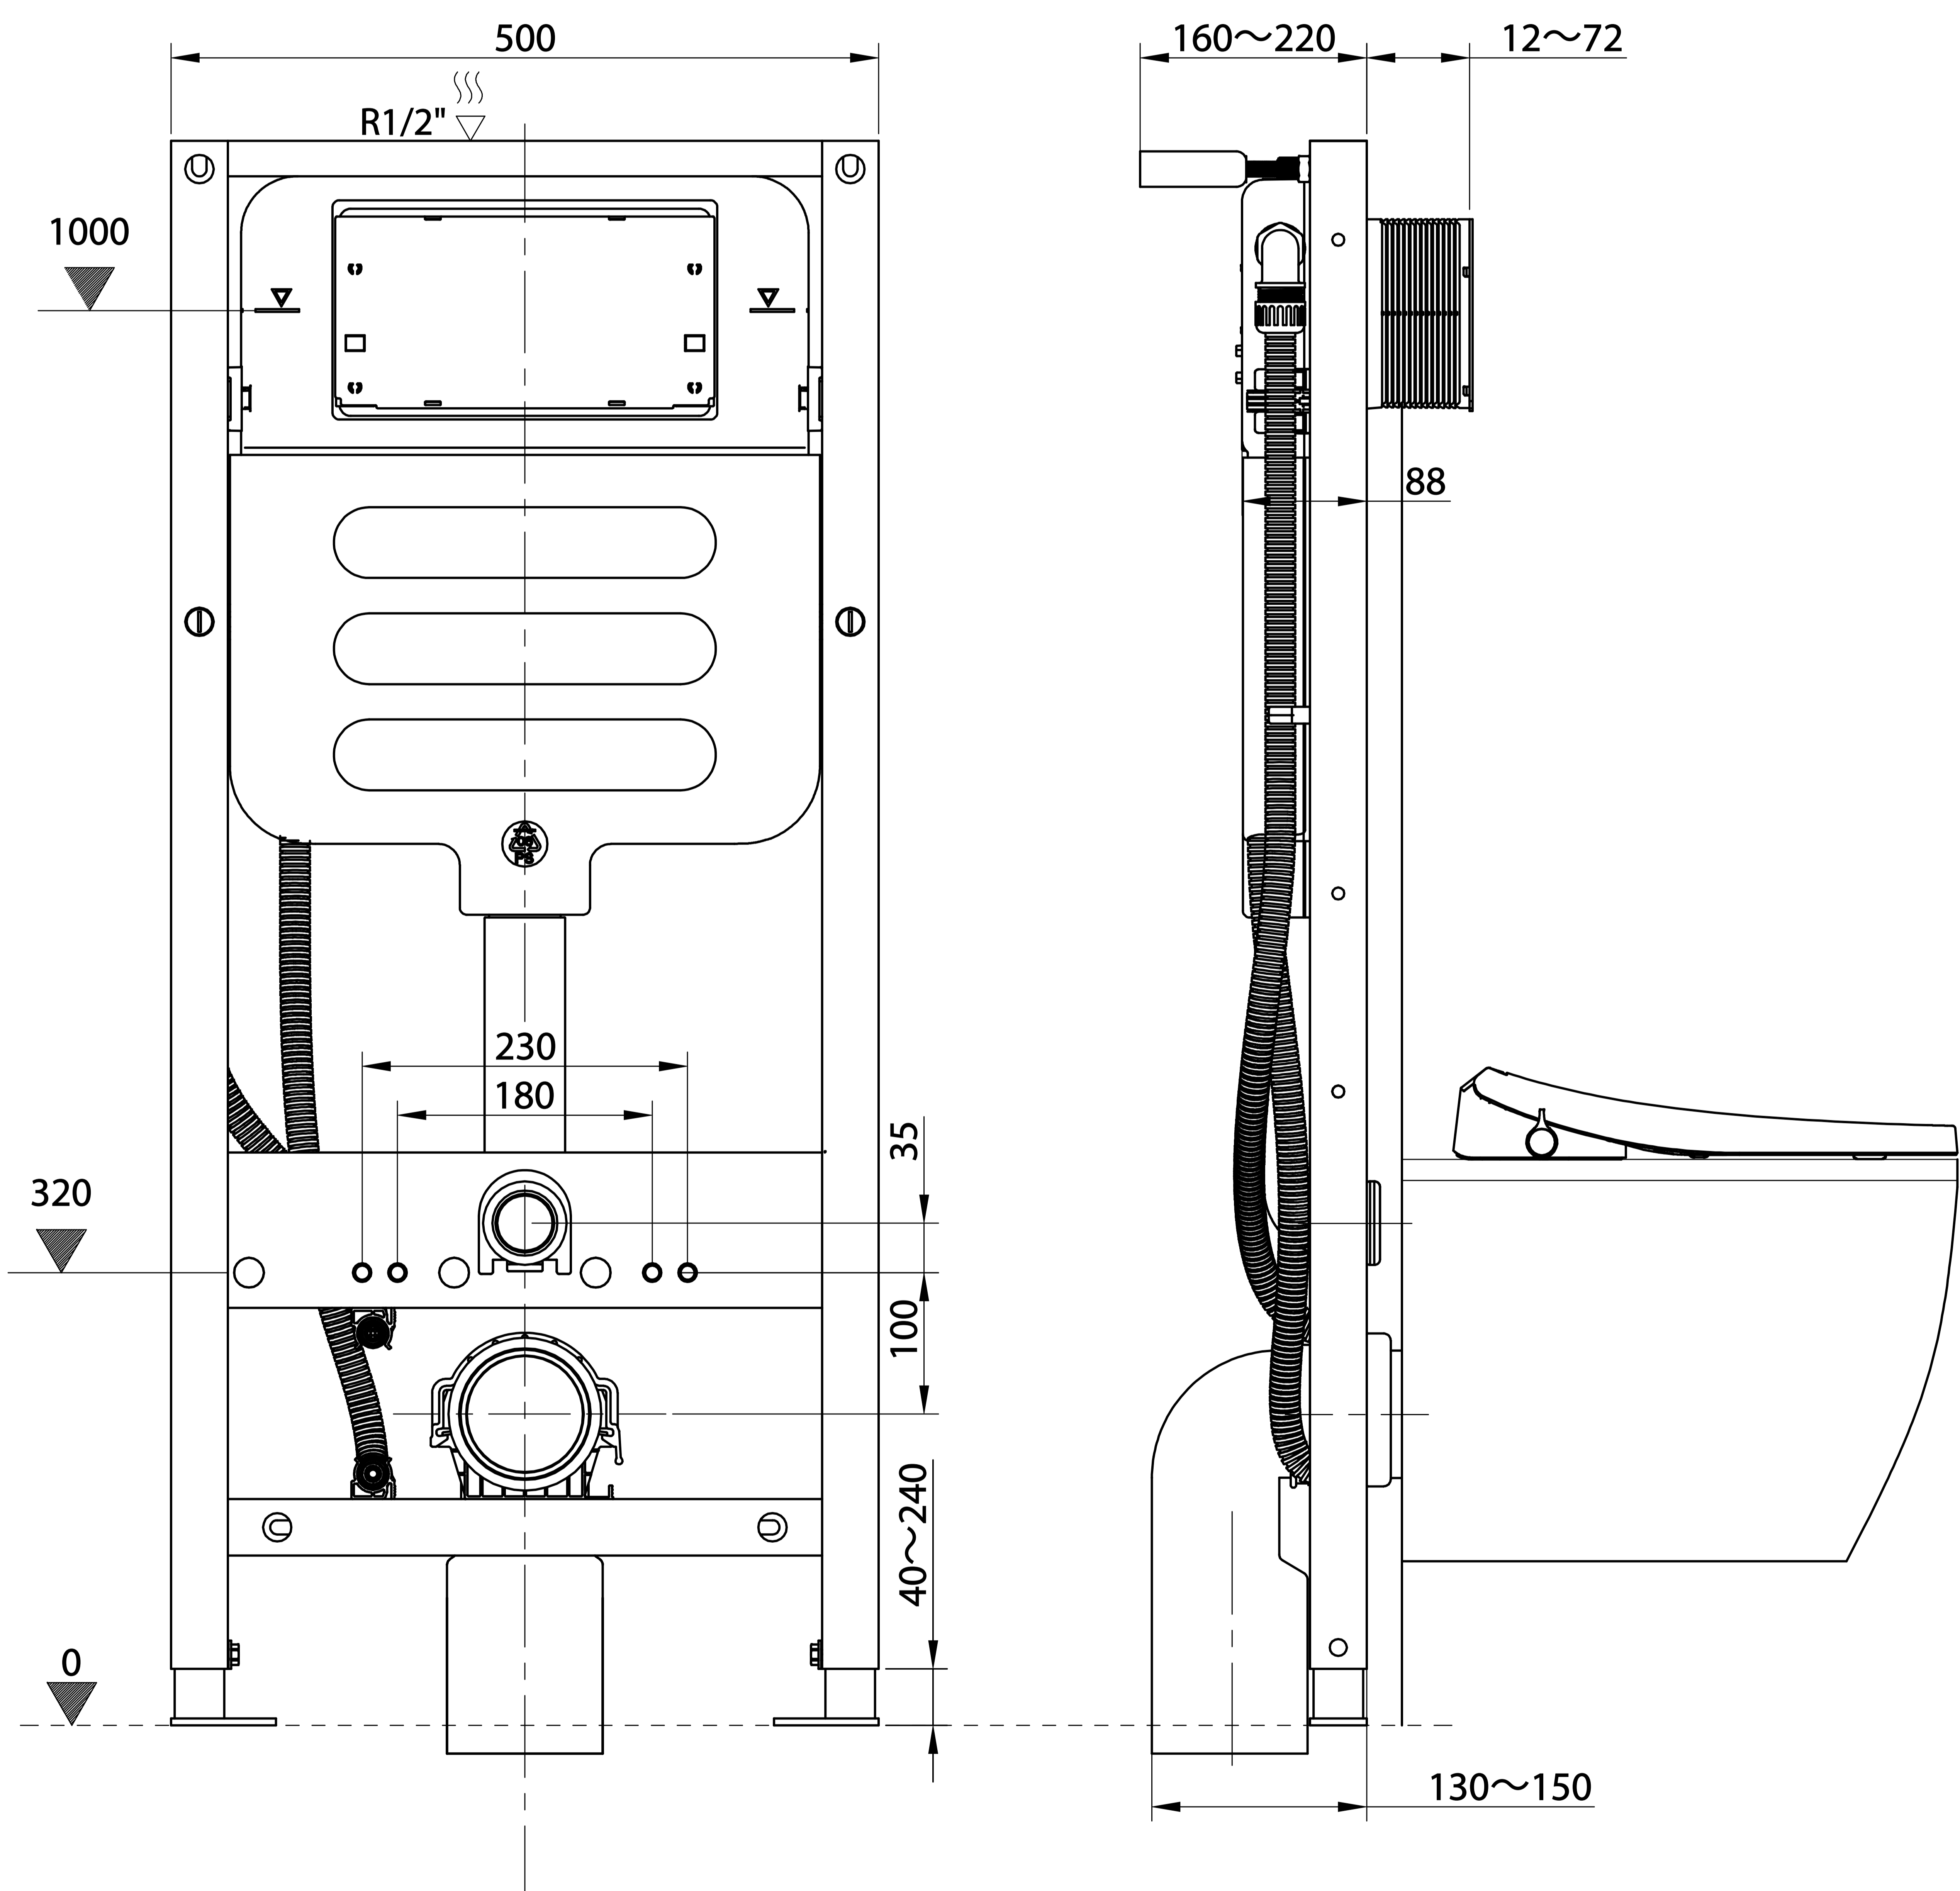

Wall Hung Concealed Cistern

Product Code : 1850

Technical Drawing

All dimension are in mm